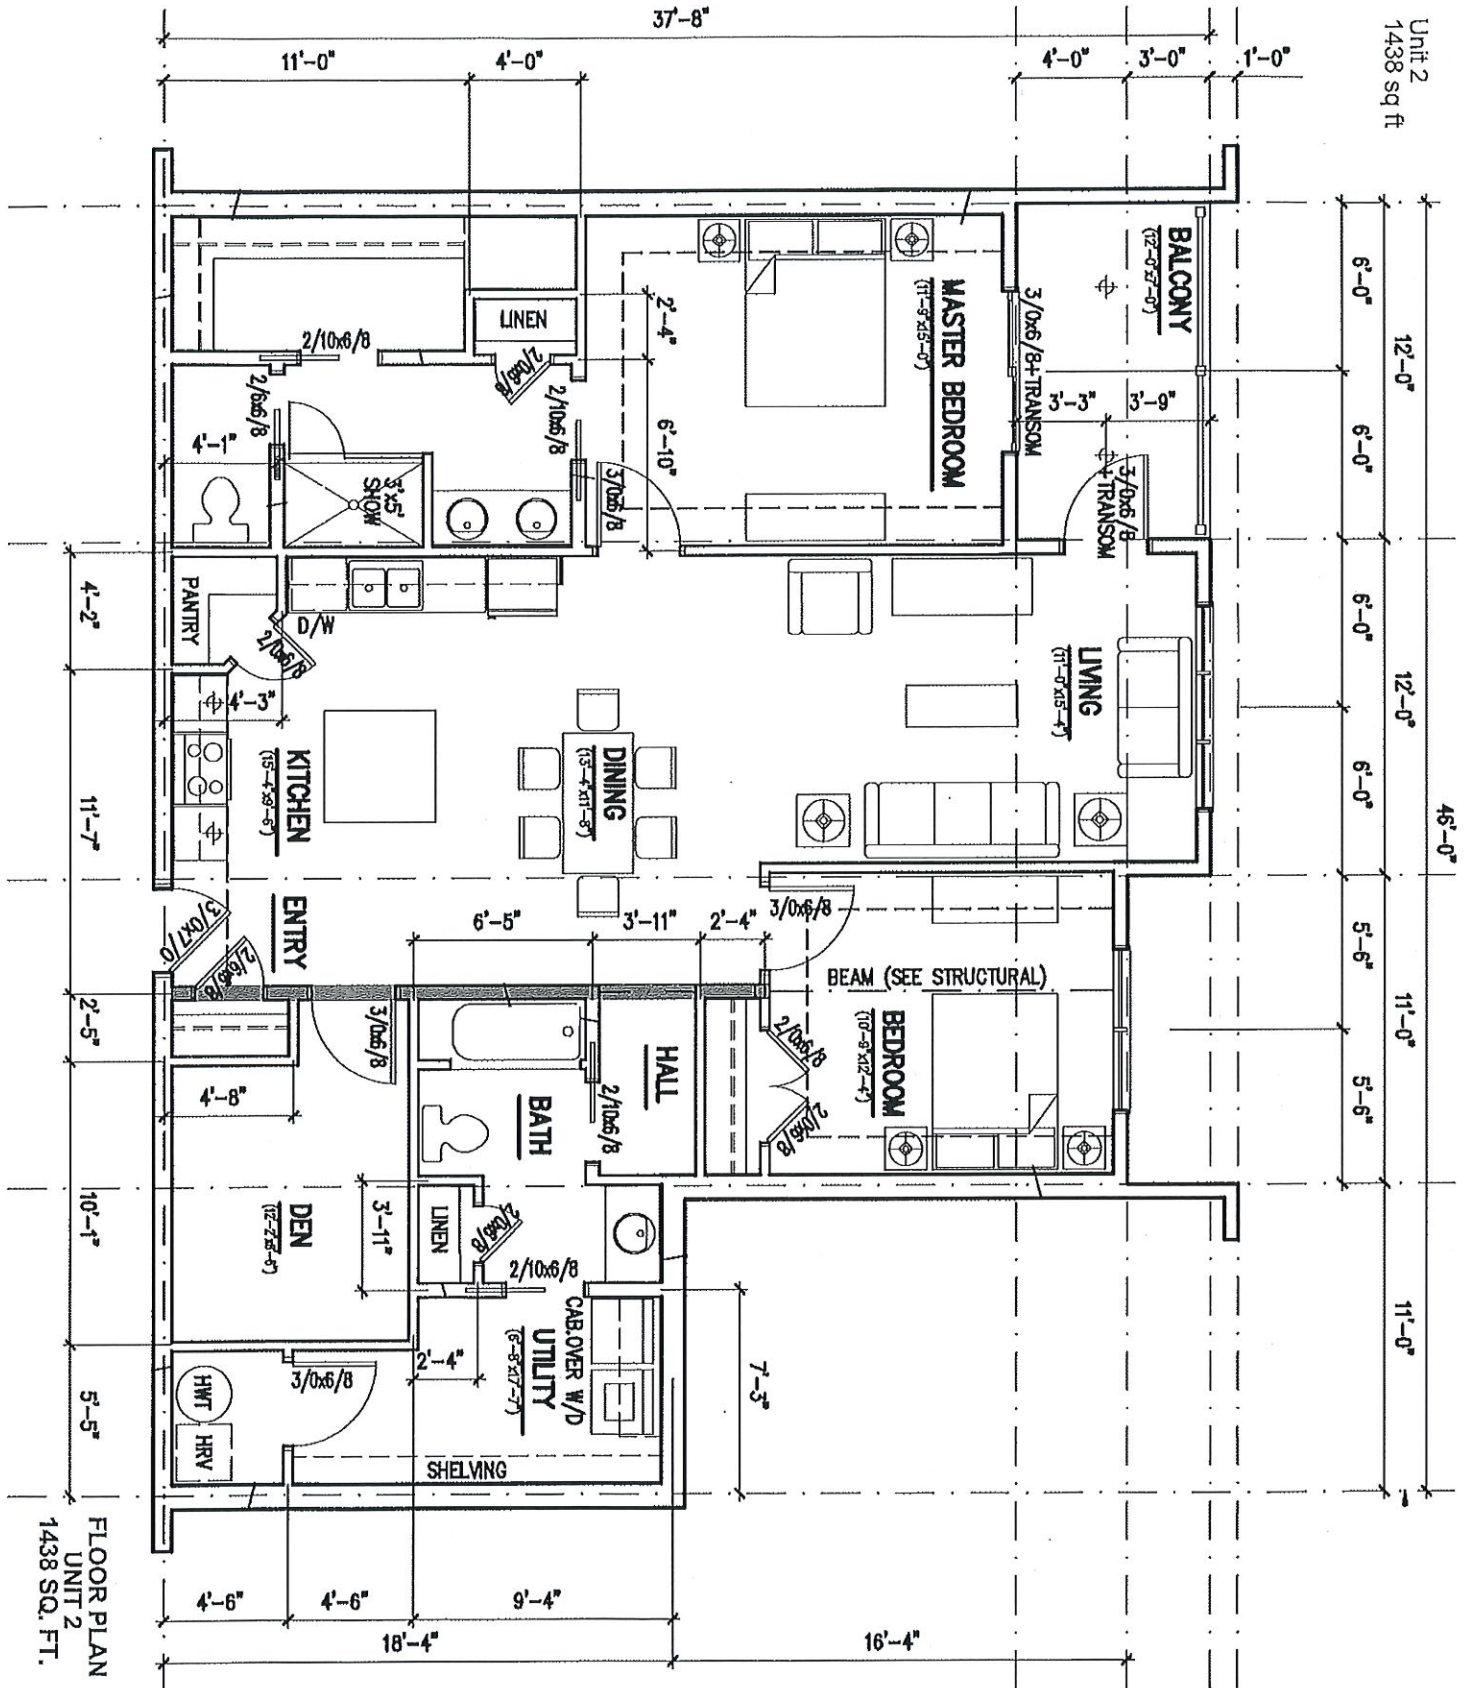

Unit 2
1438 sq ft

FLOOR PLAN
UNIT 2
1438 SQ. FT.